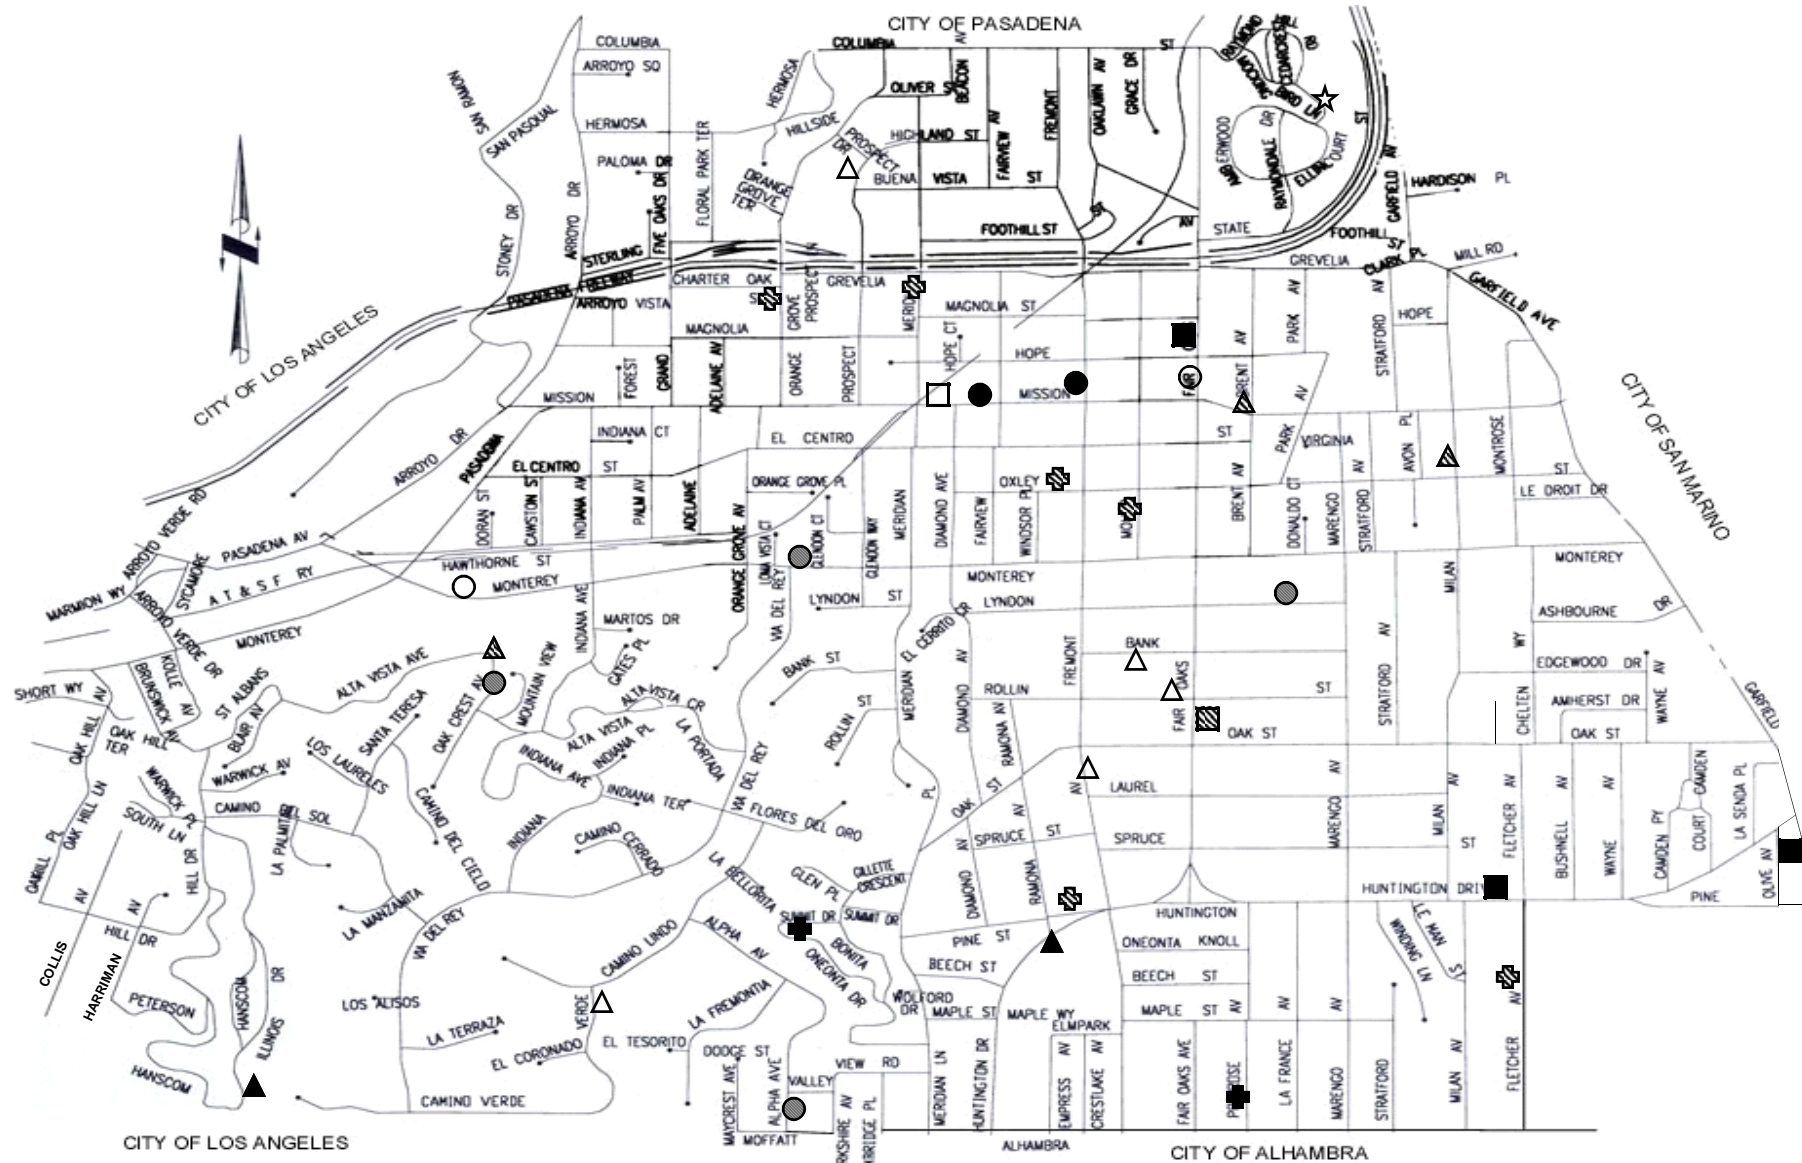

# Crime Statistic Map, August - 2009

- Crime occurred between 7AM - 7PM
- Crime occurred between 7PM - 7AM
- ◐ Crime occurred during unknown time.

- Auto Burglary (8)
- Commercial Burglary (5)
- △ Residential Burglary (10)
- ⊕ Auto Theft (8)
- ☆ Robbery (1)

CITY OF LOS ANGELES

CITY OF ALHAMBRA