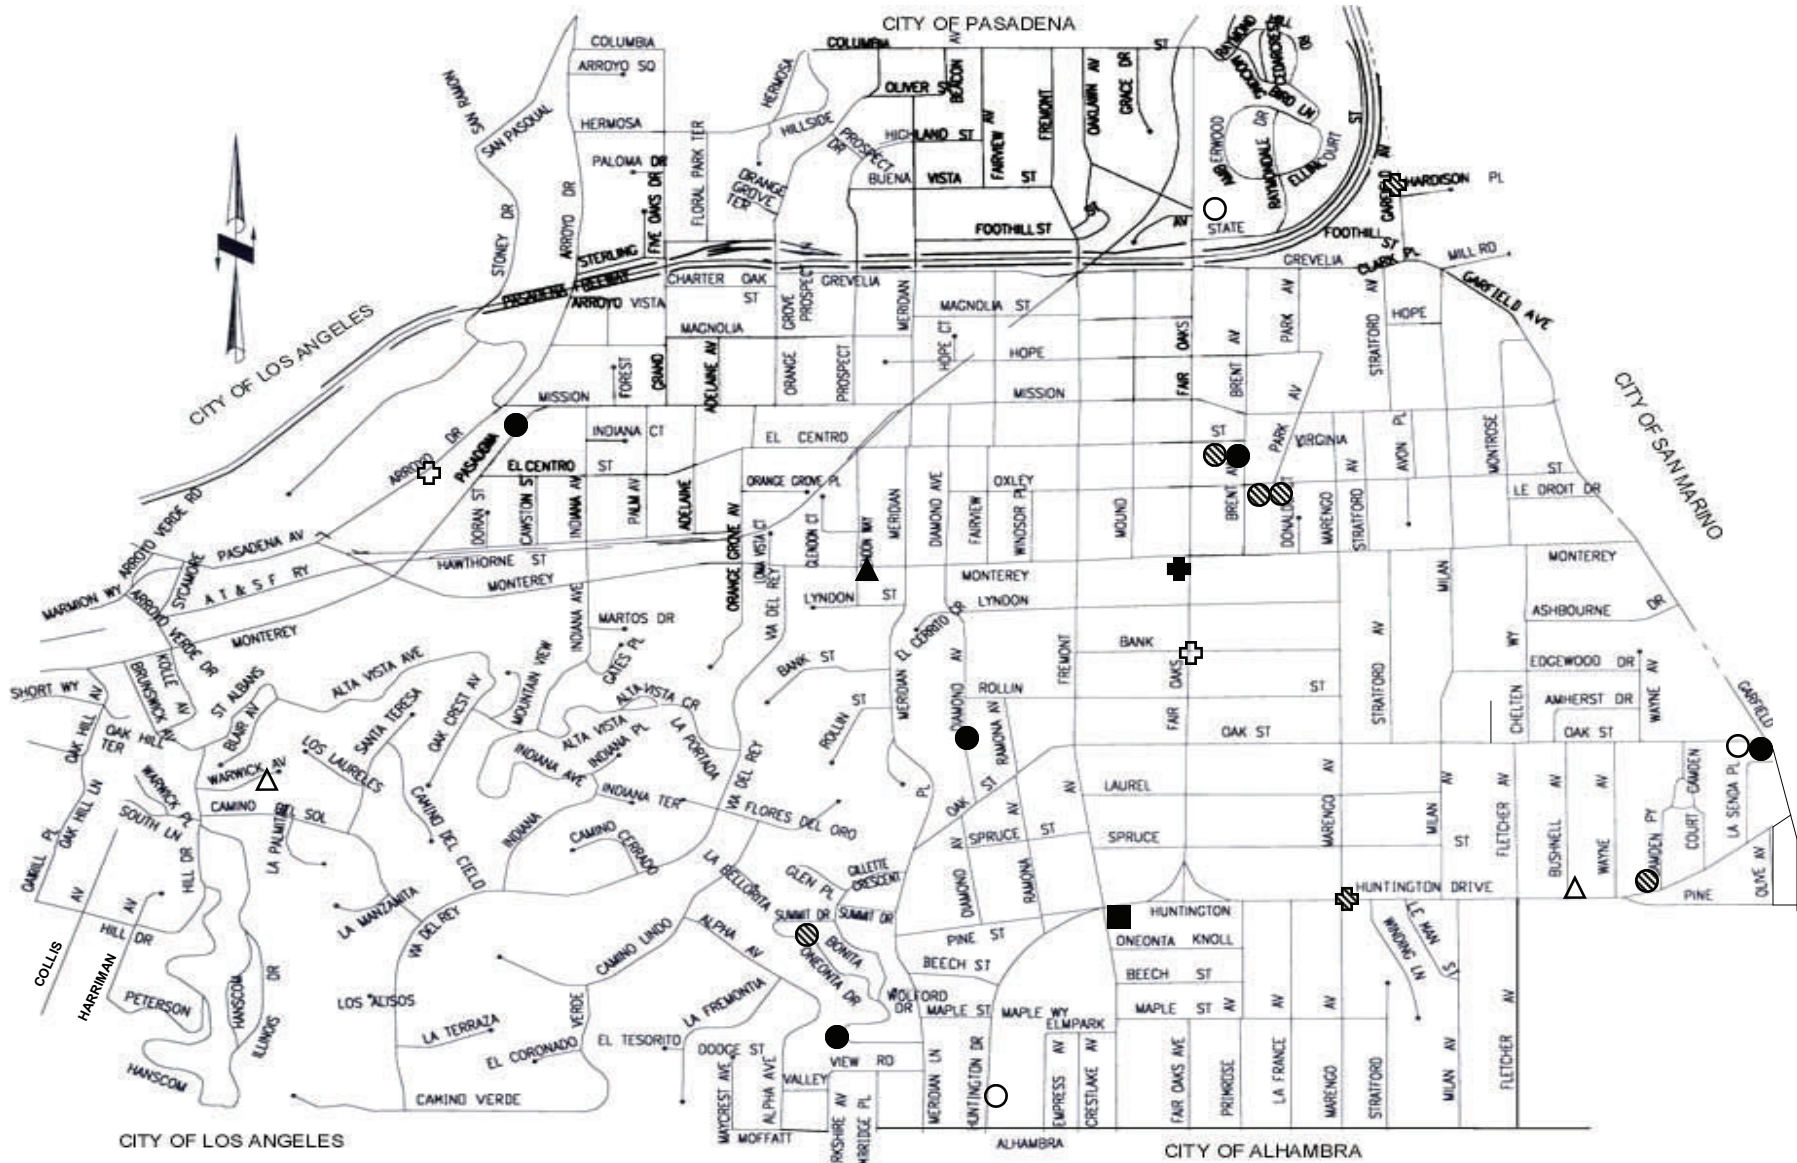

Crime Statistic Map, July - 2010

- Crime occurred between 7AM - 7PM
- Crime occurred between 7PM - 7AM
- ▨ Crime occurred during unknown time.

- Auto Burglary (13)
- Commercial Burglary (1)
- △ Residential Burglary (3)
- ⊕ Auto Theft (5)
- ☆ Robbery (0)

CITY OF LOS ANGELES

CITY OF ALHAMBRA